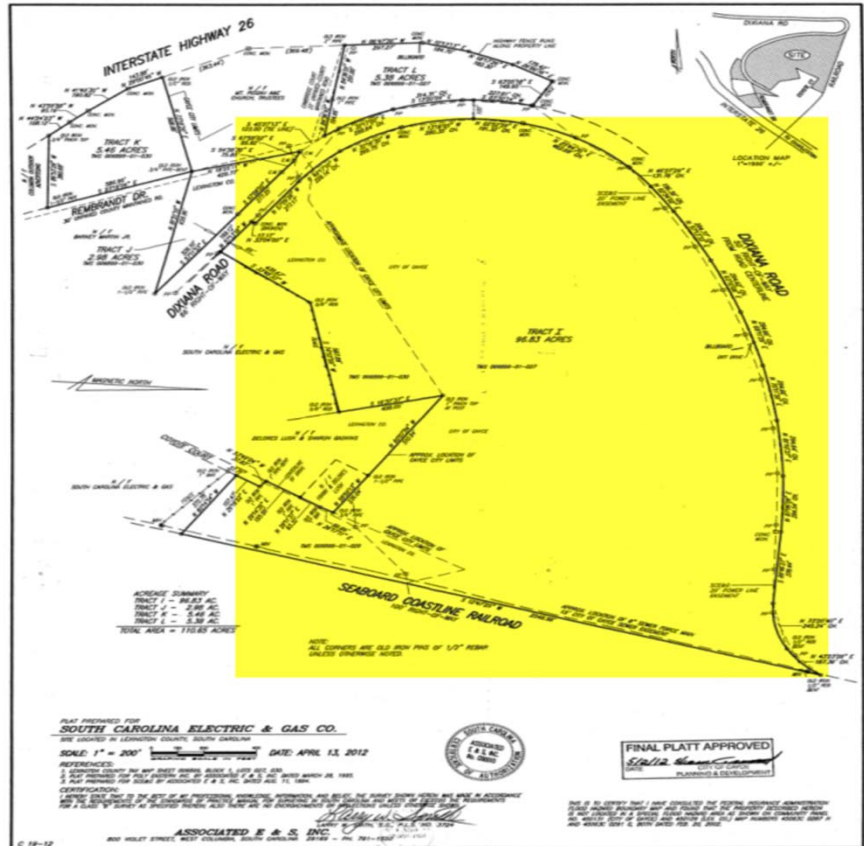

TRACT FOR SALE – BY SEALED BID

Otarre Hills –Tract I (96.83 ac.) All or any portion thereof

Located at intersection of I-26 & I-77 near Cayce, SC in Lexington County

Otarre Hills Tract I

This parcel contains 96.83 acres (all or any portion thereof) of commercial property.

It is located on Dixiana Road and the conversion of Interstates I-26 & I-77 near Cayce, SC in Lexington County.

FEATURES

Commercial Property

Tract I - 96.83 Ac.

All or any portion thereof

Contact:

Ray Nix

SCANA Corporation

220 Operation Way

(D112)

Cayce, SC 29033

Office: 803-217-9171

rnix@scana.com

TRACT FOR SALE – BY SEALED BID

Otarre Hills –Tract I (96.83 ac.) All or any portion thereof

Located at intersection of I-26 & I-77 near Cayce, SC in Lexington County

Tract I

Contains 96.83 Ac.
All or any portion thereof

Zoned: M-1

Data use subject to license.
© DeLorme, DeLorme Street Atlas USA® 2012.
www.delorme.com

Scale 1 : 200,000
1" = 3.16 mi
Data Zoom 10-0