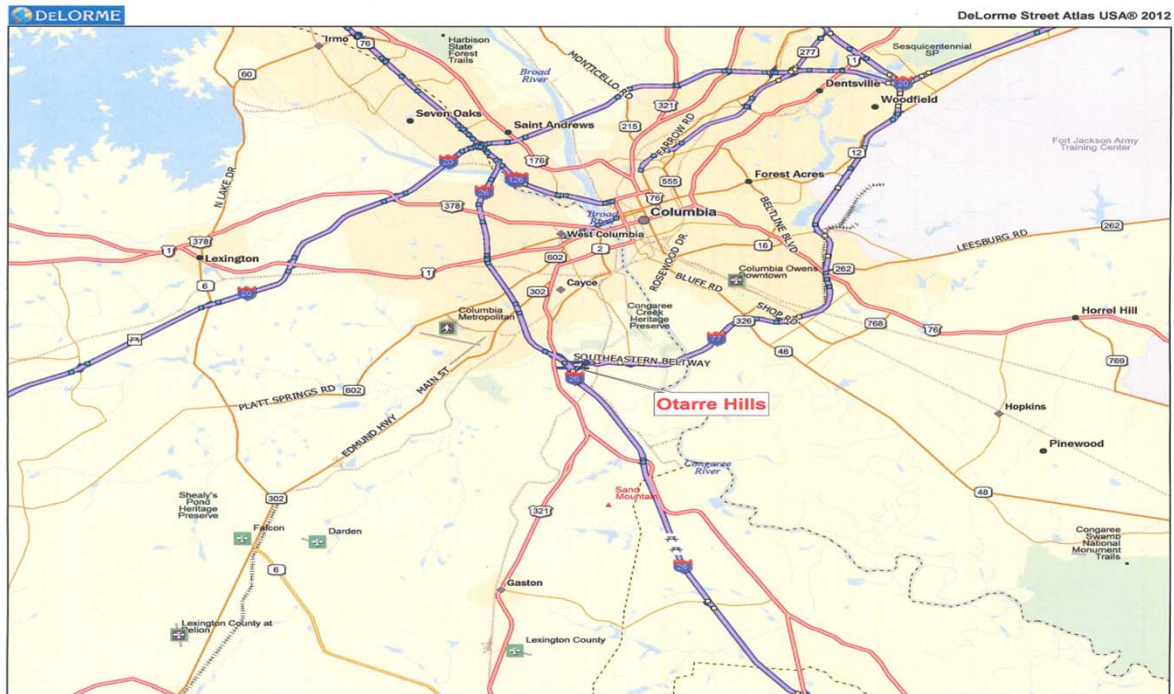

TRACT FOR SALE – BY SEALED BID

Otarre Hills –Tract I (96.83 ac.) All or any portion thereof

Located at intersection of I-26 & I-77 near Cayce, SC in Lexington County

Tract I

Contains 96.83 Ac.
All or any portion thereof

Zoned: M-1

Data use subject to license.
© DeLorme, DeLorme Street Atlas USA® 2012.
www.delorme.com

Scale 1 : 200,000
1" = 3.16 mi
Data Zoom 10-0